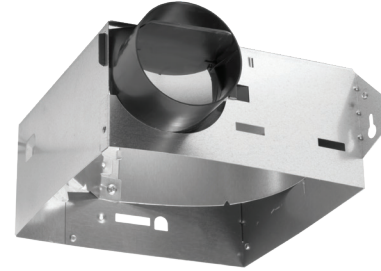

### 50CFM Bath Ventilation Housing

The ABF50H Housing is designed for use with Addvent's ABF50M, they are designed to exhaust air quietly and efficiently.