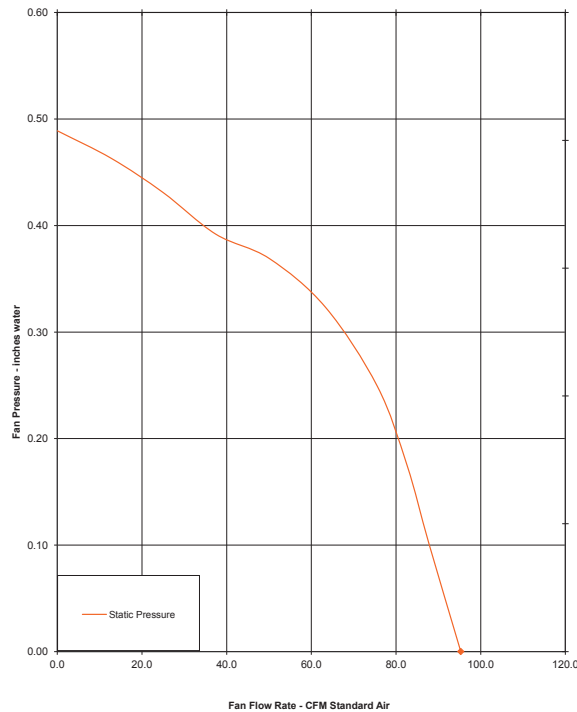

PERFORMANCE SPECIFICATIONS

CERTIFICATIONS/WARRANTY

Listing
ETL Listed

Location Rating:
Suitable for Damp locations

Warranty

Guaranteed for one year from the purchase date of the product, against mechanical defects in manufacturing.